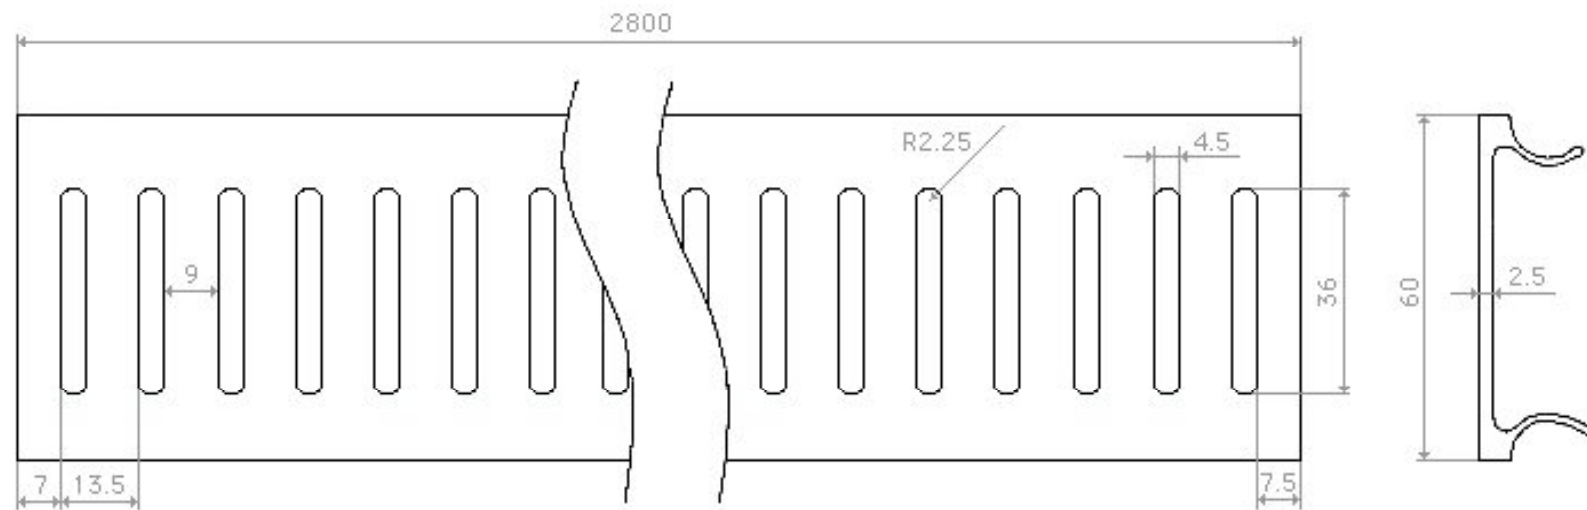

## TECHNICAL SPECIFICATION

Alloy Top Grating

All Sizes Shown in Millimetres  
Subject to  $\pm 0.5$  Variation

207 SLOTS IN TOTAL